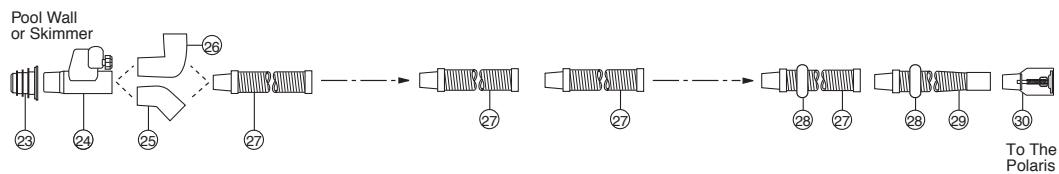

POOL PRODUCTS
Quality Pool & Spa Products

POLARIS ATV (All Terrain Vac)

SPARE PARTS DIAGRAM

Key	Description	Zodiac Code	Product Code
1	Propeller Grid	W5430207	55430207
12	Screw 8.3 x 9.5mm (ATV 340/140)	W5430229	55430229
3	Top Housing Assembly	W5430206	55430206
4	Propeller	W5430223	55430223
5	Hub Cap - 3 required	W7330218	57330218
6	E-Clip, Stainless Steel - 7 required	W7330226	57330226
7	Ball Bearing - 6 required	W7330217	57330217
8	Tyre, MaxTrax® (ATV Only)	W5430215	55430211
9	Wheel Assembly - 3 required	W5430214	55430214
10	Belt Kit, Small and Large	W5430222	55430222
11	Shield, Bearing (360/ATV) - 3 required	W7330236	57330236
12	Pulley with Retainer Clip	W5430202	55430202
13	Axle Block Assembly - 3 required	W5430217	55430217
14	Belt Tensioner Block	W5430201	55430201
15	Lock Washer, Axle Block - 8 required	W7330230	57330230
16	Screw, 8-32 x 9.5mm SS Pan Head - 8 required	W7330228	57330228
18	Floatation, Top, Front and Rear	W5430205	55430205
19	Power Module Assembly	W5430218	55430218
20	Swivel Assembly	W5430220	55430220
21	Bottom Housing, White	W5430208	55430208
22	Bottom Plate	W5430209	55430209
23	Universal Adapter	W5430308	55430308
24	Flow Regulator	W5430306	55430306
25	Elbow, 45 degree	W5430310	55430310
26	Elbow, 90 degree	W5430309	55430309
28	Hose Weight - 2 required	W5430311	55430311
29	Leader Hose	W5430304	55430304
30	Flow Indicator	W5430307	55430307
	Suction Hose Kit, 12 Standard, 1 Leader (ATV/340)	W5430301	5430301
	Bulk, Leader Hose, 14 Sections (ATV/340)	W5430302	5430302
	Single Standard Hose (ATV/340)	W5430305A	5430305A
	Bulk, Suction Hose, 28 Sections, 3.2ft each	W5430305	5430305
	Rebuild Kit - consists of: 3-14, 18-22, and 28	W5430002	55430002