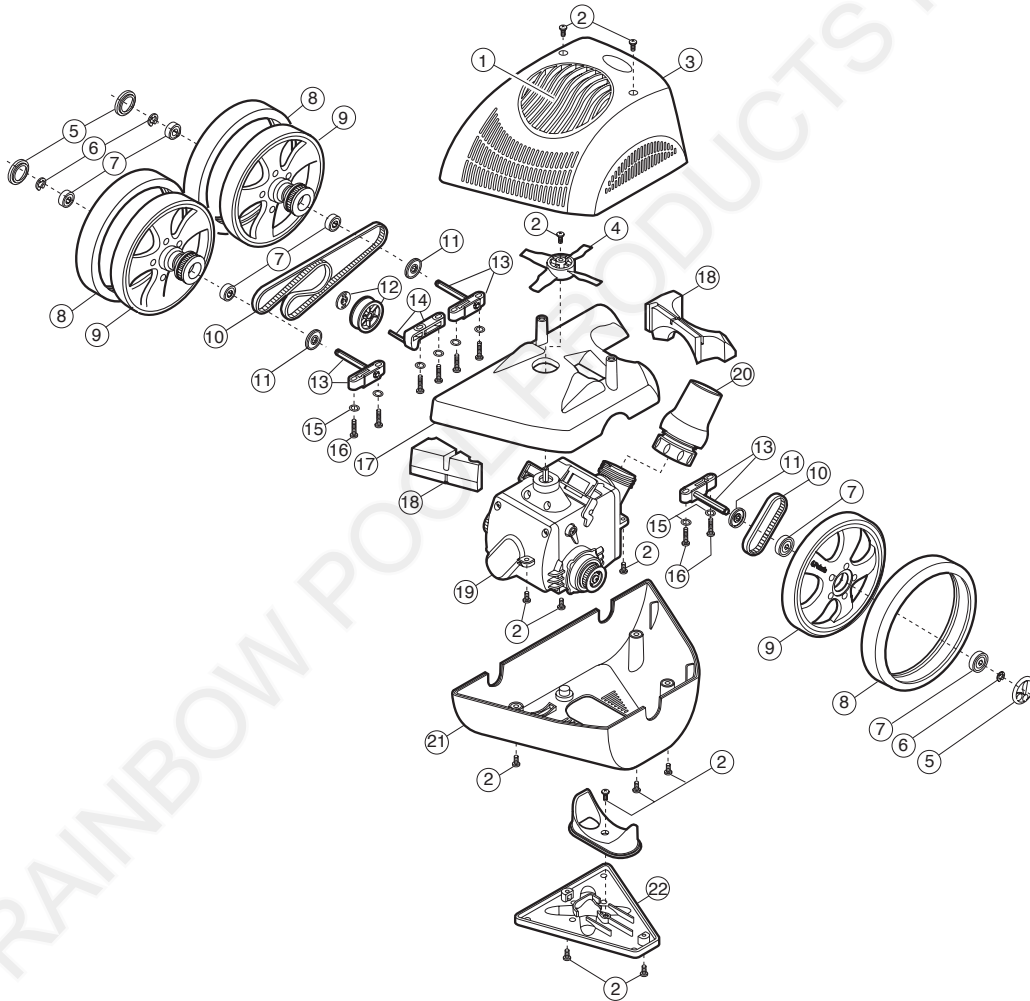

POOL PRODUCTS
Quality Pool & Spa Products

POLARIS ATV (All Terrain Vac)

SPARE PARTS DIAGRAM

Key	Description	Zodiac Code	Product Code
1	Propeller Grid	W5430207	55430207
12	Screw 8.3 x 9.5mm (ATV 340/140)	W5430229	55430229
3	Top Housing Assembly	W5430206	55430206
4	Propeller	W5430223	55430223
5	Hub Cap - 3 required	W7330218	57330218
6	E-Clip, Stainless Steel - 7 required	W7330226	57330226
7	Ball Bearing - 6 required	W7330217	57330217
8	Tyre, MaxTrax® (ATV Only)	W5430215	55430211
9	Wheel Assembly - 3 required	W5430214	55430214
10	Belt Kit, Small and Large	W5430222	55430222
11	Shield, Bearing (360/ATV) - 3 required	W7330236	57330236
12	Pulley with Retainer Clip	W5430202	55430202
13	Axle Block Assembly - 3 required	W5430217	55430217
14	Belt Tensioner Block	W5430201	55430201
15	Lock Washer, Axle Block - 8 required	W7330230	57330230
16	Screw, 8-32 x 9.5mm SS Pan Head - 8 required	W7330228	57330228
18	Floatation, Top, Front and Rear	W5430205	55430205
19	Power Module Assembly	W5430218	55430218
20	Swivel Assembly	W5430220	55430220
21	Bottom Housing, White	W5430208	55430208
22	Bottom Plate	W5430209	55430209
23	Universal Adapter	W5430308	55430308
24	Flow Regulator	W5430306	55430306
25	Elbow, 45 degree	W5430310	55430310
26	Elbow, 90 degree	W5430309	55430309
28	Hose Weight - 2 required	W5430311	55430311
29	Leader Hose	W5430304	55430304
30	Flow Indicator	W5430307	55430307
	Suction Hose Kit, 12 Standard, 1 Leader (ATV/340)	W5430301	5430301
	Bulk, Leader Hose, 14 Sections (ATV/340)	W5430302	5430302
	Single Standard Hose (ATV/340)	W5430305A	5430305A
	Bulk, Suction Hose, 28 Sections, 3.2ft each	W5430305	5430305
	Rebuild Kit - consists of: 3-14, 18-22, and 28	W5430002	55430002